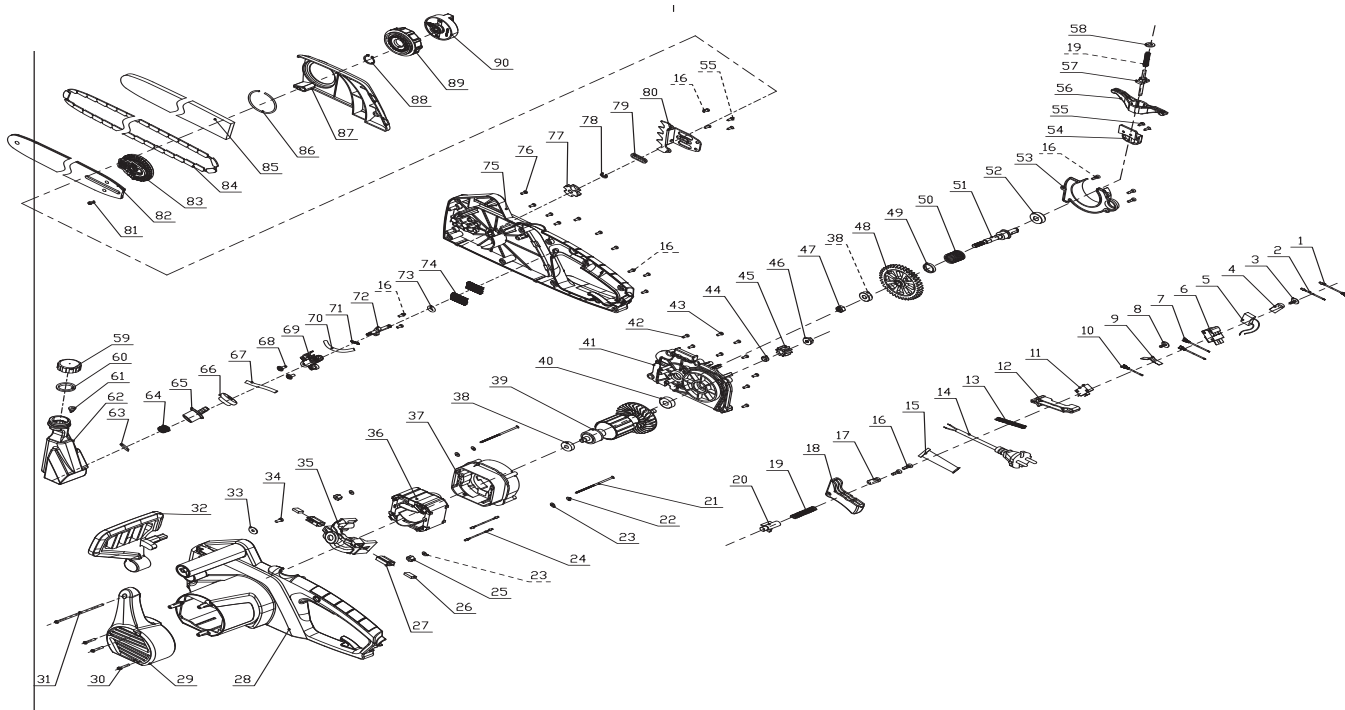

EXPLODED VIEW

SPARE PARTS LIST

1	connecting line 1	1
2	connecting line 2	1
3	screw 3x8	1
4	pressing plate	1
5	capacitance	1
6	switch	1
7	connecting line 4	2
8	screw 4x8	1
9	brake spring plate	1
10	connecting line 5	1
11	micro switch	1
12	pushing rod	1
13	pushing rod spring	1
14	cable	1
15	cable sleeve	1
16	screw 4x12	10
17	pressing plate	1
18	switch button	1
19	brake spring	2
20	anti self lock button	1
21	stator screw	2
22	washer	2
23	flat washer	4
24	connecting line 3	2
25	nut 4	2
26	carbon brush	2
27	copper sleeve	2
28	left housing	1
29	motor back cover	1
30	screw 4x25	3
31	screw 5x150	1
32	front guard	1
33	flat washer	1
34	screw 5x20	1
35	motor back support	1
36	stator	1
37	wind proof	1
38	bearing 608	2
39	rotor	1
40	bearing 6000	1
41	support plate	1
42	screw 4x10	5
43	screw 4x14	4
44	gear sleeve	1
45	small gear	1
46	nut M8	1
47	nut M8	1
48	big gear	1
49	axle sleeve	1
50	torision spring	1
51	output shaft	1
52	bearing 6000	1
53	dust cover	1
54	brake fixing plate	1
55	screw 4x12	4
56	connecting rod	1
57	brake rod	1
58	washer	1
59	oil cap	1
60	oil cap washer	1
61	breather	1
62	oil tank	1
63	oil tank block	1
64	sponge filter	1
65	oil tank connector	1
66	oil tank seal ring	1
67	inlet pipe	1
68	screw 3x10	2

SPARE PARTS LIST

69	oil pump assy	1
70	oil out pipe	1
71	spring	1
72	oil outlet	1
73	seal ring	1
74	sponge	2
75	right housing	1
76	screw 5x16	9
77	sproket	1
78	E circlip	1
79	seal ring	1
80	spike bumper	1
81	screw	1
82	bar	1
83	SDS adjusting assy	1
		1
		1
		1
		1
		1
84	chain	1
85	bar cover	1
86	circlip	1
87	SDS sproket cover	1
88	retainer ring	1
89	adjusting knob	1
90	pressing knob	1